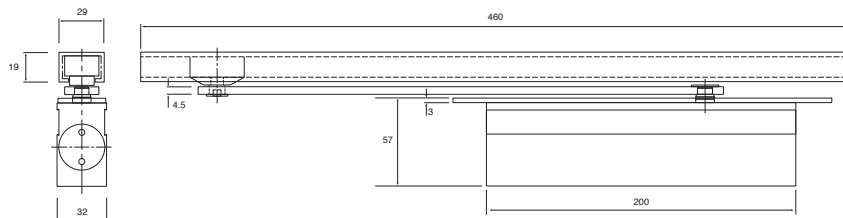

- Small profile for quick fitting
- Tested to BS EN 1154
- BS EN 1634 Part 1 : 2000 assessed for use on 30/60 minute timber fire doors†
- Fixed power size 3
- Helps to meet the requirements of BS8300
- Hold open option also available (not suitable for fire doors)
- Built-in pressure relief valve protects against abuse
- Stable hydraulic fluid offers low sensitivity to temperature fluctuation
- Needle bearings giving optimal performance and efficiency
- 10 year guarantee

Feature	SC-CE3F
CE	BS EN 1154
Power size	3
Maximum door width	950mm
Maximum door weight	60kg
Action	Cam action
Fitting	Concealed
Suitable for timber fire doors	FD30/FD60†
Suitable for steel fire doors	No
Power adjustment	No
Adjustable closing speed	Yes
Adjustable latching speed	Yes
Backcheck	No
Delayed action	No
Angle of opening	120°
Non-handed	Yes
Finish	Silver
Guarantee	10 years