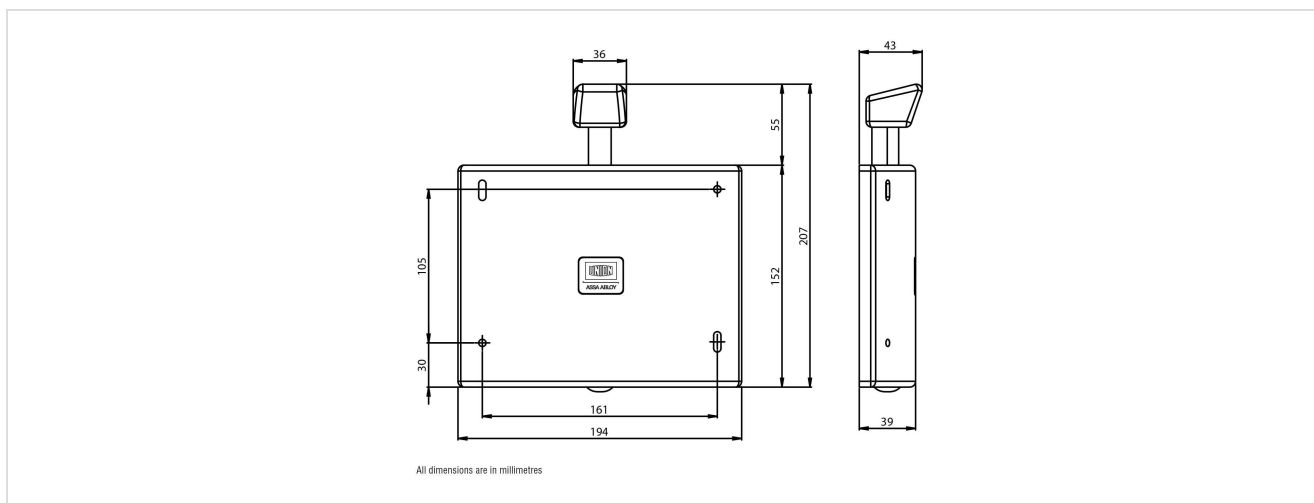

UNION Door Closers

DoorSense
UNION

Technical Design:

Variants:

Code	Description
J-8755A-BLACK	DOORSENSE ACOUSTIC RELEASE HOLD OPEN UNIT ◆ BLACK
J-8755A-RED	DOORSENSE ACOUSTIC RELEASE DEVICE HOLD OPEN UNIT - RED
J-8755A-WHITE	DOORSENSE ACOUSTIC RELEASE DEVICE HOLD OPEN UNIT - WHITE